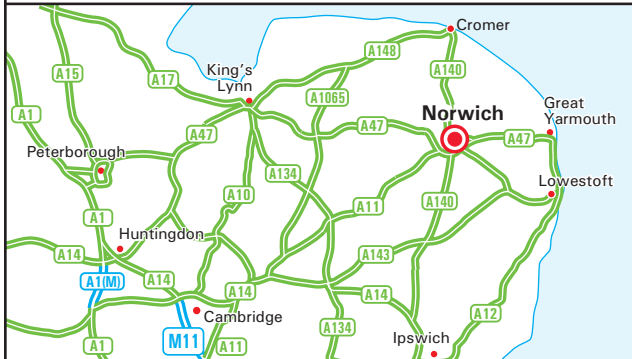

aalco

Aalco Norwich
Roundtree Way
Mousehold Lane
Norwich NR7 8SR

Tel: +44 1603 787878
Fax: +44 1603 789999

From A47

- Leave the A47 at the junction with the A1042 to the east of the city.
- Join the A1042 and continue for 3 miles until the traffic light junction with Salhouse Road/Gurney Road - a Homebase store is located on the corner.
- Continue ahead then at the next set of lights turn right onto Roundtree Way.
- We are situated three quarters of the way down on the left hand side.

From M11

- Leave the M11 at junction 9 (signed Newmarket, Norwich & A11).
- Join the A11 and continue for 12 miles until the junction with the A14.
- Join the A14 (junction 36) and continue for 8 miles and leave at junction 38, rejoining the A11.
- Continue on the A11 for 43 miles towards Norwich.
- At the junction with the A47, join the A47 towards Great Yarmouth.
- Follow directions above "From A47".

By Train

- Norwich receives regular services from Ipswich, Liverpool Street, Cambridge and Peterborough.
- We are a short taxi ride from the station.
- For further information on train times and fares call the National Rail Enquiry Line on 08457 484950.