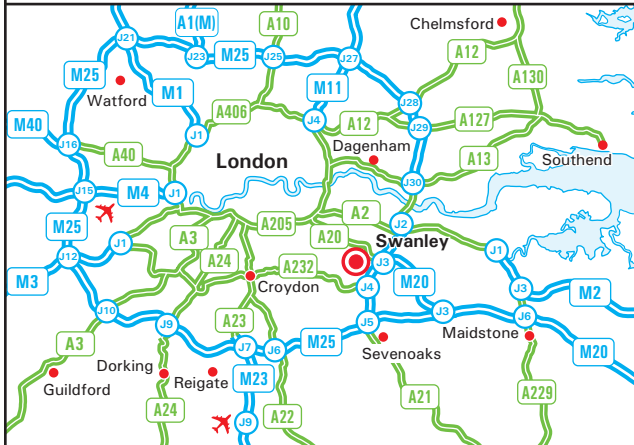

Aalco Swanley
Units 6 & 7
The Interchange Estate
Wested Lane
Swanley
Kent BR8 8TE

Tel: +44 1322 610900
Fax: +44 1322 610910

From M25 Clockwise

- Leave the M25 at Junction 3 (signed London, A20, Swanley & B2173) - do not join the M20.
- At the roundabout at the top of the slip road, take the 4th exit onto the B2173 (London Road), towards Swanley.
- Take the first left onto Wested Lane then take the first left again.
- We are situated on the right hand side.

From M25 Anti-clockwise

- Leave the M25 at Junction 3 (signed London, A20, Swanley & B2173) - do not join the M20.
- At the roundabout at the top of the slip road, take the first exit onto the B2173 (London Road), towards Swanley.
- Take the first left onto Wested Lane then take the first left again.
- We are situated on the right hand side.

By Train

- Swanley is served by trains from Victoria, London Bridge, Bromley South, Chatham, Canterbury and Dover stations.
- We are a short taxi ride from the station.
- For further information about train times and fares, please telephone National Rail Enquiries Line on 08457 48 49 50.