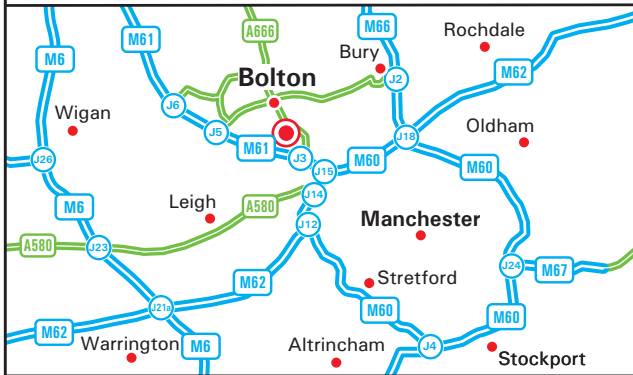

aalco

**Aalco Bolton
Express Trading Estate
Stone Hill Road
Farnworth
Bolton BL4 9NN**

Tel: +44 1204 863456
Fax: +44 1204 863430

From the M60

- Leave the m60 at junction 15 and join the M61.
- Once on the M61 exit at junction 3 signposted Bolton/Kearsley.
- Stay in the left hand lane and take the first exit left up to the roundabout, turn left (signposted Farnworth), follow the road along to a set of traffic lights, and bear left down Long Causeway.
- At the next set of traffic lights, turn left down North Worsley Road.
- After approximately half a mile you will reach another set of lights turn left onto Stone Hill Road.
- We are situated at the end of the estate on the left hand side.

By Train

- Old Hill is the nearest station which receives services from Birmingham Snow Hill.
- We are a short taxi ride from the station.
- For further information on train times and fares please call National Rail Enquiries on 08457 484950.