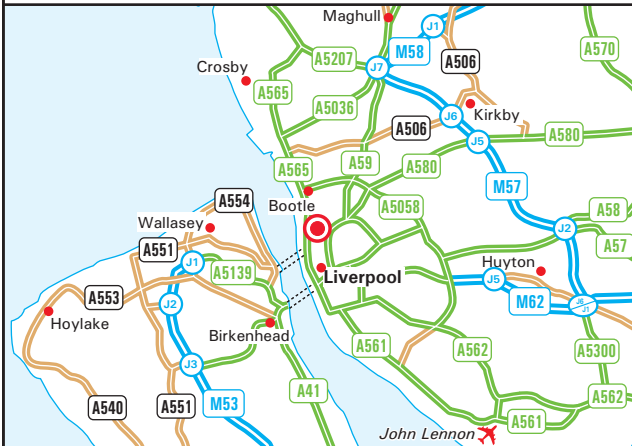

aalco

Aalco Liverpool
207 Great Howard Street
Liverpool L5 9ZH

Tel: +44 151 207 3551
 Fax: +44 151 207 2657

From M57 / M58 🚗

- At the end of either motorway, join the A59 (Ormskirk Road) following signs for Liverpool & A59.
- Remain on the A59 until the traffic light junction with Boundary Street (A5054).
- Turn right onto Boundary Street (A5054).
- Continue straight on at the next two sets of traffic lights.
- At the next lights turn right onto the A554, Great Howard Street.
- We are located on the left hand side.

From M62 🚗

- Follow the M62 to its terminus at junction 4, turn right onto the A5058.
- Remain on the A5058 for 4 miles, turn left onto the A580 Walton Lane.
- At the junction with the A59 bear left to join.
- Turn right onto Boundary Street (A5054).
- Continue straight on at the next two sets of traffic lights.
- At the next lights turn right onto the A554, Great Howard Street.
- We are located on the left hand side.

By Train 🚆

- Sandhills Station is served by trains from Southport, Formby, Bootle, Liverpool Central and Hunts Cross.
- We are a short walk from the station.
- For further information on train times and fares please call National Rail Enquiries on 08457 484950.