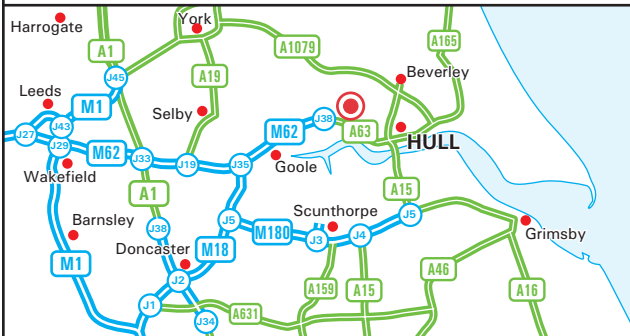

aalco

Aalco Hull
Saxon Way
Priory Park West
Hessle
Hull HU13 9PB

Tel: +44 1482 626262
 Fax: +44 1482 626263

From North Lincolnshire via The Humber Bridge 🚗

- Join the A15 in order to travel over the Humber Bridge.
- At the roundabout, take the first exit and proceed onto the Eastbound A63 towards Hull.
- Pass under the Humber Bridge and continue on the A63.
- Take the first slip road exit and turn left onto Priory Way.
- Turn left at the lights onto Saxon Way and continue ahead at the roundabout.
- We are situated on the right hand side.

From M62 🚗

- Remain on the Eastbound M62 to its conclusion at junction 38 and continue on to the A63 dual carriageway.
- Pass under the Humber Bridge and continue on the A63.
- Take the first slip road exit and turn left onto Priory Way.
- Turn left at the lights onto Saxon Way and continue ahead at the roundabout.
- We are situated on the right hand side.

By Train 🚆

- The nearest railway station is Hull Paragon.
- Hull is served by trains from Leeds, Doncaster and London Kings Cross.
- We are a short taxi ride from the station.
- For further train service information, please telephone the National Rail Enquiries Line on 08457 48 49 50.