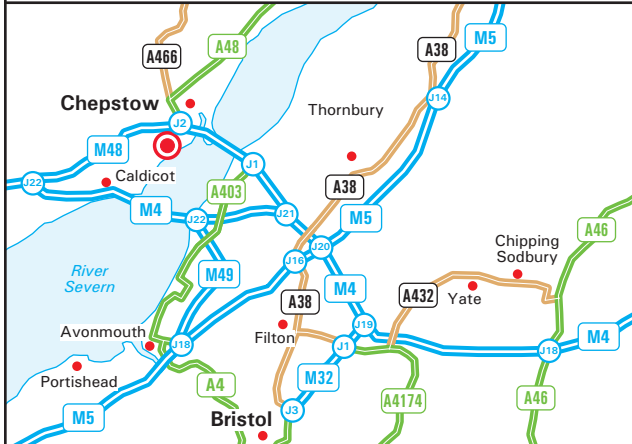

aalco

**Aalco Chepstow
Avenue West
Newhouse Park Estate
Chepstow
Monmouthshire NP16 6UD**

Tel: +44 1291 638638
Fax: +44 1291 638600