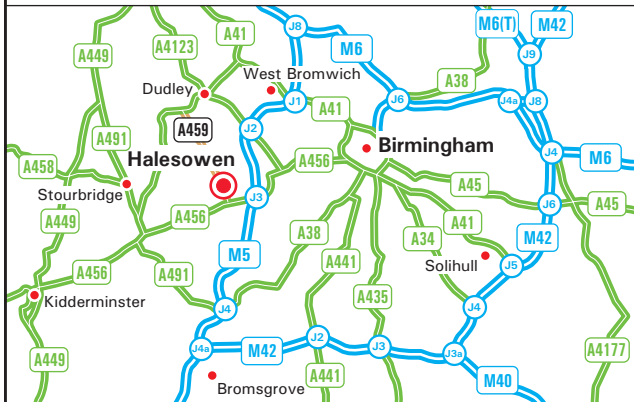

**Aalco Birmingham
Shelah Road
Halesowen
West Midlands B63 3PH**

Tel: +44 121 585 3600
Fax: +44 121 585 6864

From the M5

- Leave M5 motorway at Junction 3 and take A456 signposted Kidderminster/Stourbridge and Halesowen.
- Pass the petrol station on left and get into right hand lane.
- At island, turn right into Grange Road and keep in left hand lane, do not turn left signed 'Town Centre' but continue to traffic lights, keeping in the left hand lane.
- Go straight on at the traffic lights.
- Continue to the junction with the A458 and continue ahead onto Dudley Road.
- Continue to the traffic lights junction with the A4099 and turn left onto Furnace Hill.
- Take the first right onto Shelah Road.
- Continue along Shelah Road to the end.
- We are situated on the left hand side.

By Rail

- Old Hill the nearest station which receives services from Birmingham Snow Hill.
- We are a short taxi ride from the station.
- For further information on train times and fares please call National Rail Enquiries on 08457 484950.