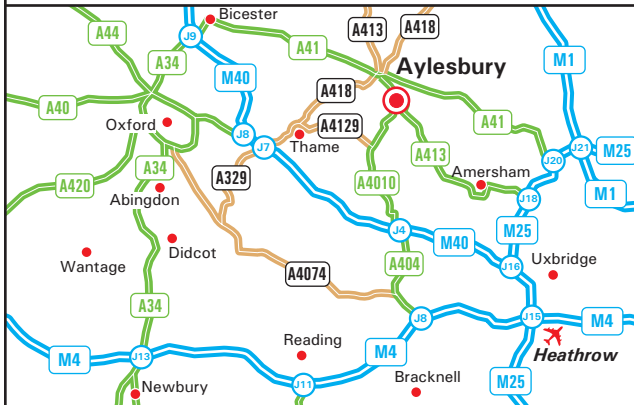

aalco

**Aylesbury
Unit 1 Premus
Coldharbour Way
Aylesbury
Bucks.
HP19 8AP**

Tel: +44 1296 461700
Fax: +44 1296 339923

From M40 (Southbound) 🚗

- Leave the M40 at junction 9 (signed Bicester, Aylesbury A41, Oxford (A34)).
- Join the A41 and continue for 18 miles to Aylesbury.
- After entering Aylesbury, travel straight over four roundabouts.
- At the fifth roundabout, turn right onto Griffin Lane.
- At the next roundabout, turn right into Brunel Park.
- We are situated in the first building on the left hand side.

From M40 (Northbound) 🚗

- Leave the M40 at junction 7 (signed Wallingford, Thame & A329).
- At the top of the slip road, turn right onto the A329.
- At the first roundabout, take the second exit onto the A418 towards Aylesbury.
- Continue on the A418 for 10 miles.
- At the roundabout signed Gatehouse Way, Griffin Lane & Rabans Lane Industry, Fairfield Leys, take the first exit onto Coldharbour Way.
- Continue ahead at the next roundabout, take the third exit at the next roundabout.
- Continue ahead over two roundabouts into Brunel Park.
- We are situated in the first building on the left hand side.

By Train 🚂

- Aylesbury is the nearest railway station.
- We are a short taxi ride from the station.
- For further information on train times and fares, please call National Rail Enquiries on, 08457 484950.